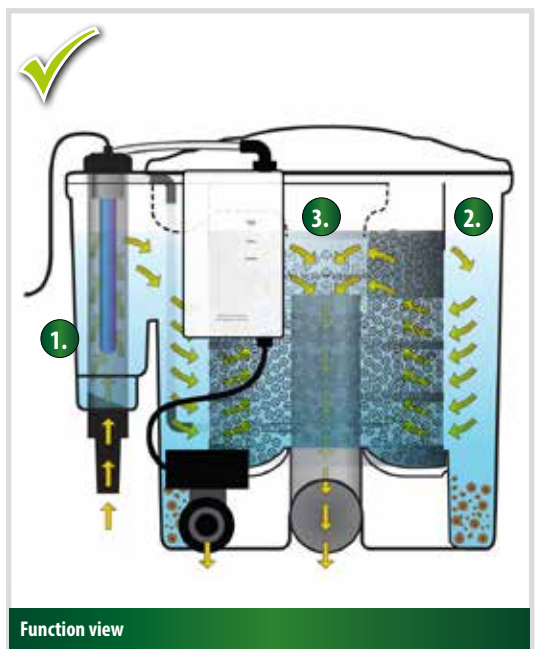

DIAMETER OF THE CONNECTIONS

Inlet connection	1"	1 1/4"	1 1/2"
Outlet connection	80 mm		
Dirty water outlet connection	50 mm (DN50)		

TYPE	F48000-00	SU: 2
Pond size without fish	48 m³	
With fish	up to 24m²	
With Koi	up to 12m²	
Recom. Pump	6000 l/h	
L x W x H	74 x 63 x 67 cm	
EAN	 4 006873 423904	

1. UVC sterilisation
2. Large dirt particle separation by vortex
3. Fine filtering with Kaldnes K1