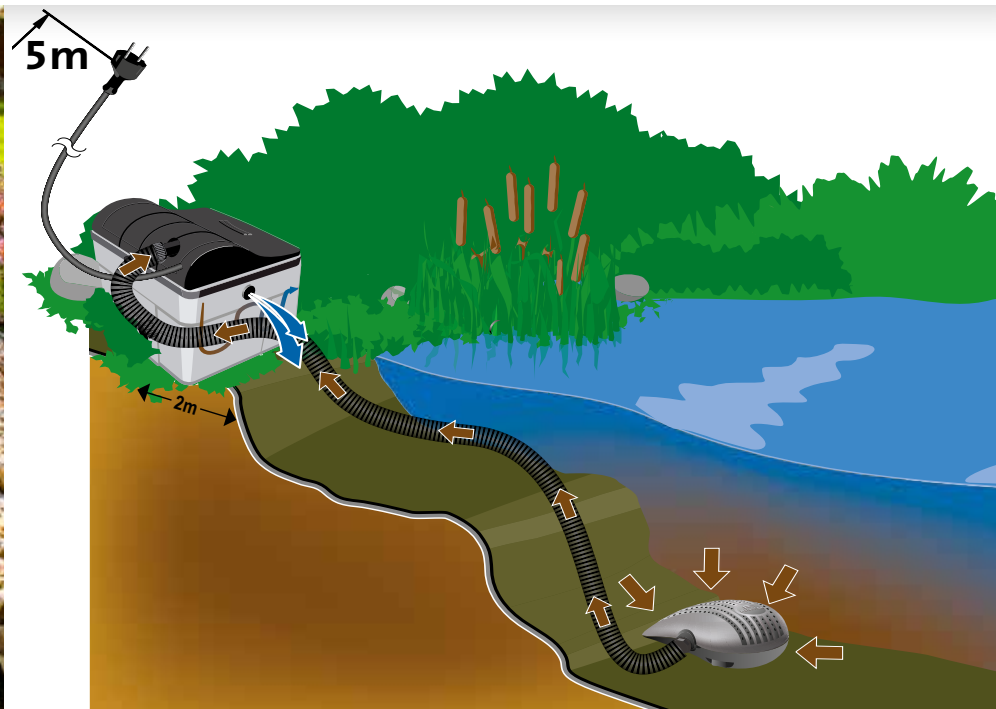

Gravitation Filter-Set

Gravitation Filter-Set FPU10100-00

5
years
guarantee

11W
230V / 50 Hz

UVC

Pumpe
40 W
AC 230V
50 Hz

- Integrated UVC clarifier for killing harmful bacteria and clumping algae
- Fine pore sponge filter also serves as habitat for microorganisms
- Bio-spheres with large surface for holding active biological coating