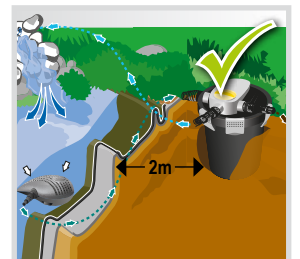

Hidden placement and stream at the same time use