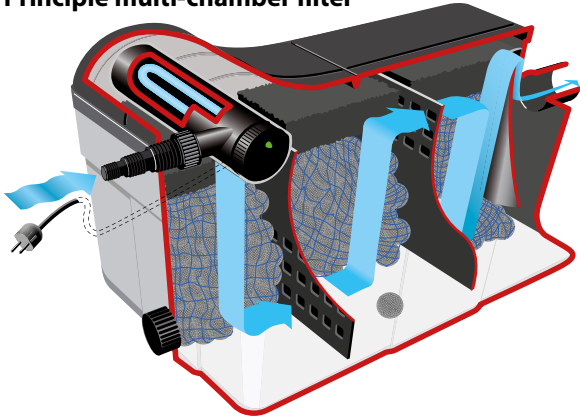

Pro Gravitation Filters

Principle multi-chamber filter