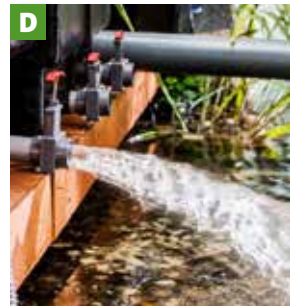

Profi-Gravitation Filter-Set