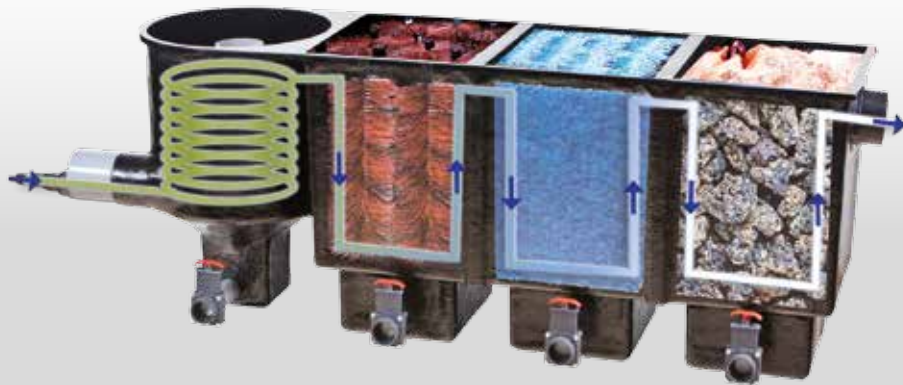

Profi-Gravitation Filter-Set

Principle: