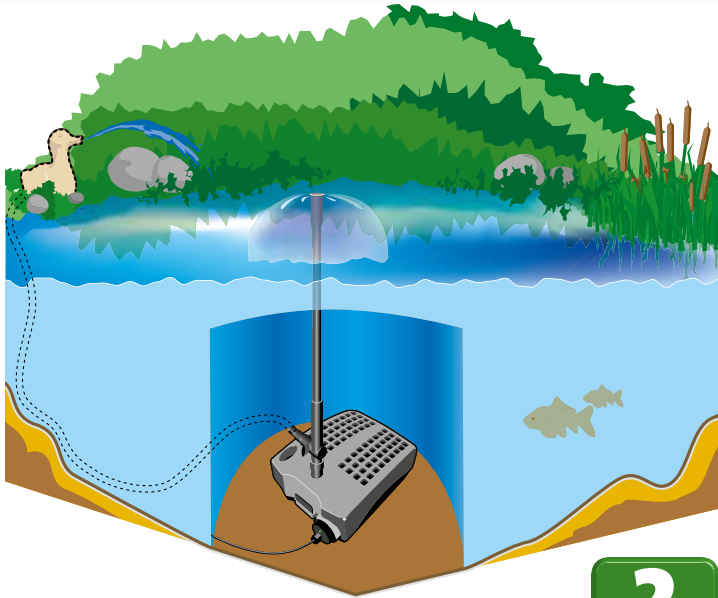

Underwater Filter

2
JAHRE
Garantie

All-in-One Underwater Filter

The smartline pond filter set with integrated UVC pond clarifier (9 Watts) is ideal for ponds with volumes up to 5,000 l. The large surface filter housing with mechanical filter stage guarantees extremely long cleaning intervals. All filter components are virtually invisible at the bottom of the pond.

The pump and UVC pond clarifier have separate power feeds, allowing the UVC pond clarifier to be switched off separately from time to time. Moreover the pond filter set includes a controllable pond figure connection and telescopic standpipe with inclination compensation.

- Large surface filter housing with mechanical filter stage
- Ideal for ponds with up to 5.000 l
- All filter components are virtually invisible at the bottom of the pond
- Tilt adjustment
- UVC function control
- Adjustable pond figure connection
- Incl. filter media

TYPE	FA 1000UV-00	FA 2000UV-00
Pond Size without fish	3 m³	5 m³
With fish	up to 1.500 L	up to 2.500 L
Spare lamp	ZF409-00	ZF411-00
Pump capacity	1.000 l/h / 24 W	2.000 l/h / 34 W
Delivery height	ca. 1,20 m	ca. 1,80 m
Watt	33 W incl. 9 W UVC	45 W incl. 11 W UVC
L x W x H	32 x 25 x 14 cm	38 x 27 x 13 cm
VE	2	2
EAN	 4 006873 418191	 4 006873 299523