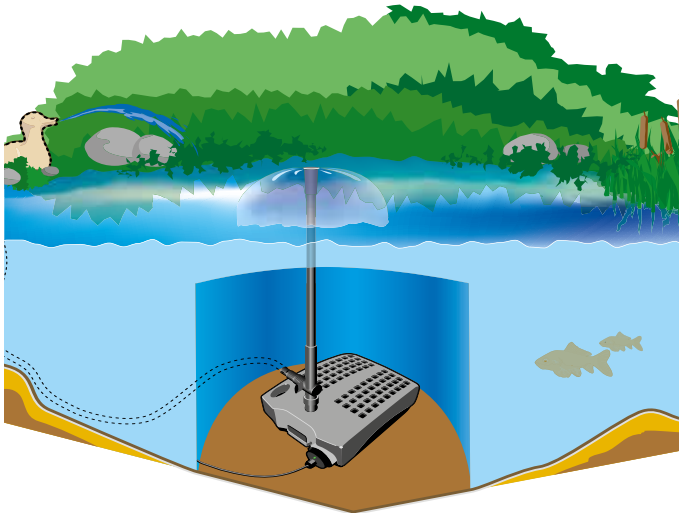

HEISSNER filter technology - Overview

UNDERWATER FILTERS

- For prefabricated ponds and small ponds
- For low fish stocks
- Placed invisibly in the pond
- Includes water feature
- UVC Clarifier

PRESSURE FILTERS

- For smaller and medium-sized ponds
- Perfect for streams and waterfalls
- For low and medium-sized fish stocks
- Some available with quick-clean system
- Concealed installation is possible
- UVC Clarifier

GRAVITATIONS FILTERS

- For medium-sized to large ponds
- Ideal for large fish stocks
- Multi-chamber filter with high biological filtration
- UVC Clarifier

POND AERATORS

- Optimum oxygenation
- Improves filtration
- Essential for fish stocks
- Ideal in combination with de-icers

In the event of a sudden decrease in water quality, PURE POND BOMB is an incredibly efficient emergency aid. Place PURE POND BOMB in the pond filter or directly into the pond and the unique combination of bacteria and enzymes gets to work immediately. The pond is made crystal-clear and healthy thanks to the biological activation. PURE POND BOMB is suitable for small and large ponds with a maximum water content of 20,000 litres.