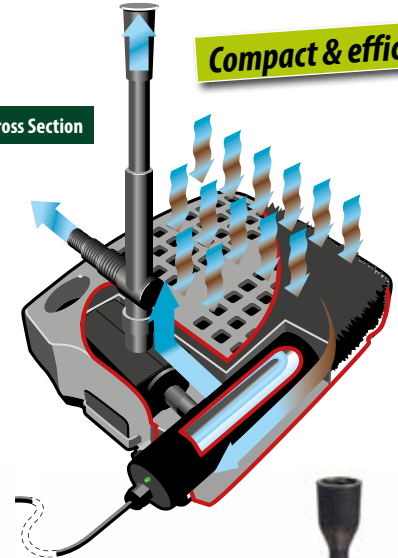

Compact & efficient

Cross Section

13 + 19 + 25 mm