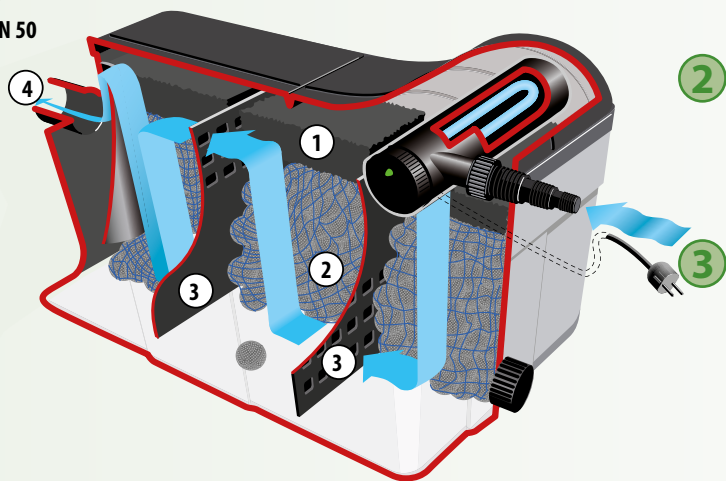

- Filters with mechanical filter unit
- Ideal for ponds up to bis 10.000 Liter
- All filter components are virtually invisible placed on the pond side
- Quick cleaning system with pull mechanism and integrated dirt remover

Gravitation Filter-Set

Gravitation Filter principle

- ① Filter sponge
- ② Bio-Media
- ③ Partitions
- ④ Outlet - DN 50

- ① The integrated UVC Clarifier is used to kill germs and clumped algae, so that they can be absorbed through the following filter media.
- ② In the sponges form Nitrosomonas bacteria that the nitrification perform (conversion of ammonia / ammonium to nitrite). The water must complete the filter sponges used to happen to get into the deeper chamber.
- ③ In the deep zone of the filter is created by use of BIOBALLS habitat for more Nitrosomonas and Nitrobacter bacteria. The latter convert the dangerous Nitrite into Nitrate.