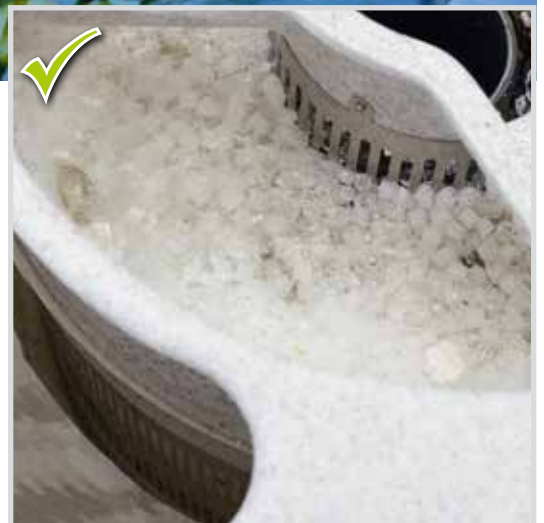

1. UVC sterilisation
2. Large dirt particle separation by vortex
3. Fine filtering with Kaldnes K1

AutoClean

Not sold in the UK market

- Automatic system with very low maintenance requirements
- Integrated UVC-clarifier for killing germs and clumping algae
- Vortex chamber with large dirt particle separation (stainless steel screen)
- Original Kaldnes K1 filter material for establishing active bio-films
- Fully automatic self-cleaning with a separate dirty water outlet