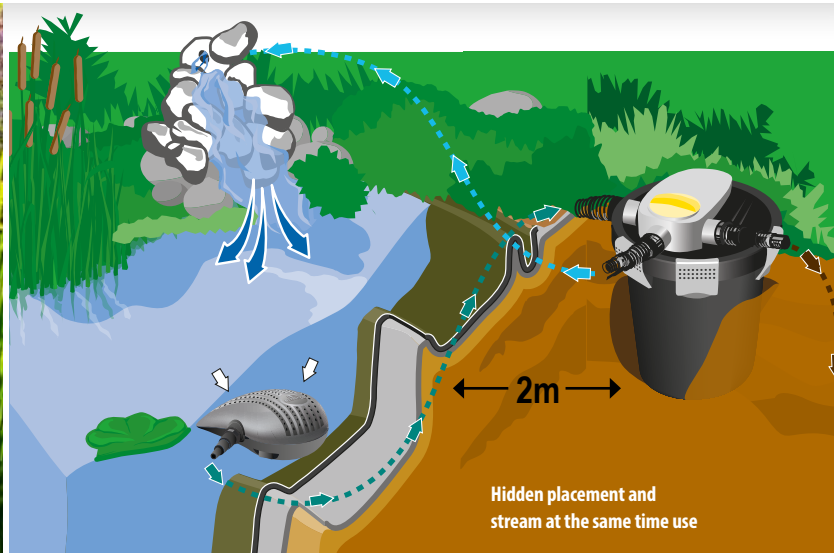

Pressure Filter

Pressure Filter-Set FPU 10000-00

5
years
guarantee

11W
230V / 50 Hz
UVC

EASY CLEAN
RÜCKSPÜL-SYSTEM

- Filters with mechanical filter unit
- Ideal for ponds up to bis 10.000 Liter
- All filter components are virtually invisible placed on the pond side
- Quick cleaning system with pull mechanism and integrated dirt remover