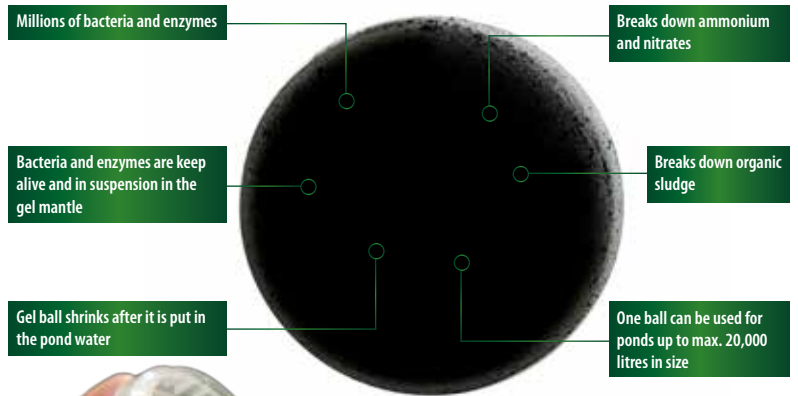

Clear water

Not sold in the UK market

Pure Pond Bomb **NEW!**

Rapid aid

In the event of a sudden decrease in water quality, PURE POND BOMB is an incredibly efficient emergency aid. Place PURE POND BOMB in the pond filter or directly into the pond and the unique combination of bacteria and enzymes gets to work immediately. The pond is made crystal-clear and healthy thanks to the biological activation. PURE POND BOMB is suitable for small and large ponds with a maximum water content of 20,000 litres.

- Ensures crystal-clear, healthy pond water
- Starts working when it comes into contact with water
- Disintegrates organic debris
- Breaks down ammonium and nitrates
- Is placed either in the filter or directly in the pond

TYPE	TZ701-00
Content	1 piece
SU	36 pieces / display
EAN	 4 006873 423959